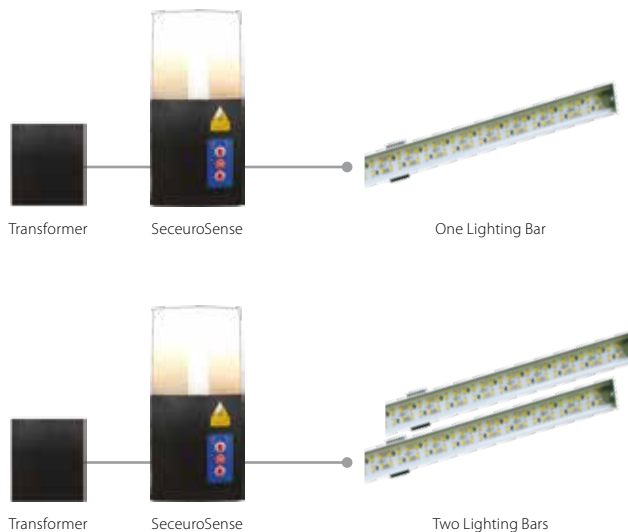

Internal/External Lighting