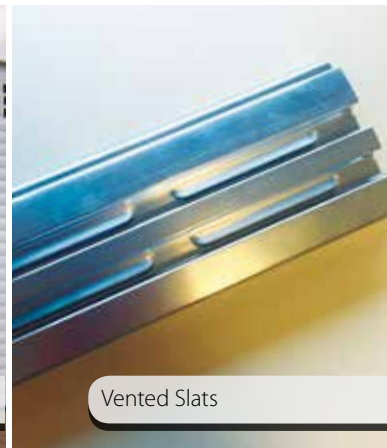

Powder Coating End Plates

When you order a half or full box enjoy complimentary powder coated end plates to ensure your door is fully matched. Plus, when you choose one of our woodgrain colours this is complimentary regardless of box choice and will be done in a colour closely resembling your door.

Low level external override kit

(SeceuroGlide Classic and SeceuroGlide Compact only)

The low level external override kit enables the door to be opened manually in emergencies from both the inside and outside of the garage. If the garage door is the only means of entry you will require a low level external override kit.

Full box

(See Page 19 for availability)

A full box completely conceals the roll. This option allows SeceuroGlide and SeceuroGlide Compact doors to be fitted outside the garage. Boxes are supplied in white or brown as standard. They can also be supplied in any of the plain colour finishes for an additional surcharge.

Important notes

Darker coloured double doors that are exposed to significant direct sunlight may be susceptible to expansion which may interfere with the operation of the door. Occasionally some marking may occur at the top of the concave (coil) side of the curtain over time, particularly on SeceuroGlide Compact. This is unavoidable and due to prolonged contact with the locking system. On doors which are installed externally this will be visible on the outside.

Virtually maintenance free

Careful use of your door is the best way to avoid maintenance or remedial work. SeceuroGlide doors are low maintenance. The curtain needs wiping with a damp cloth and a mild detergent to remove any excessive dirt or grime to maintain its prime appearance and to reduce the risk of the surface being damaged. This must be done monthly in a salt air environment. The motor and curtain have been designed to be lubrication free so there is seldom need to oil or grease any parts. In the event of your door's curtain being scratched it is advisable to touch-up the damaged area with paint to prevent any possible corrosion. If required, 25 ml pots of touch-up paint can be obtained via your distributor.