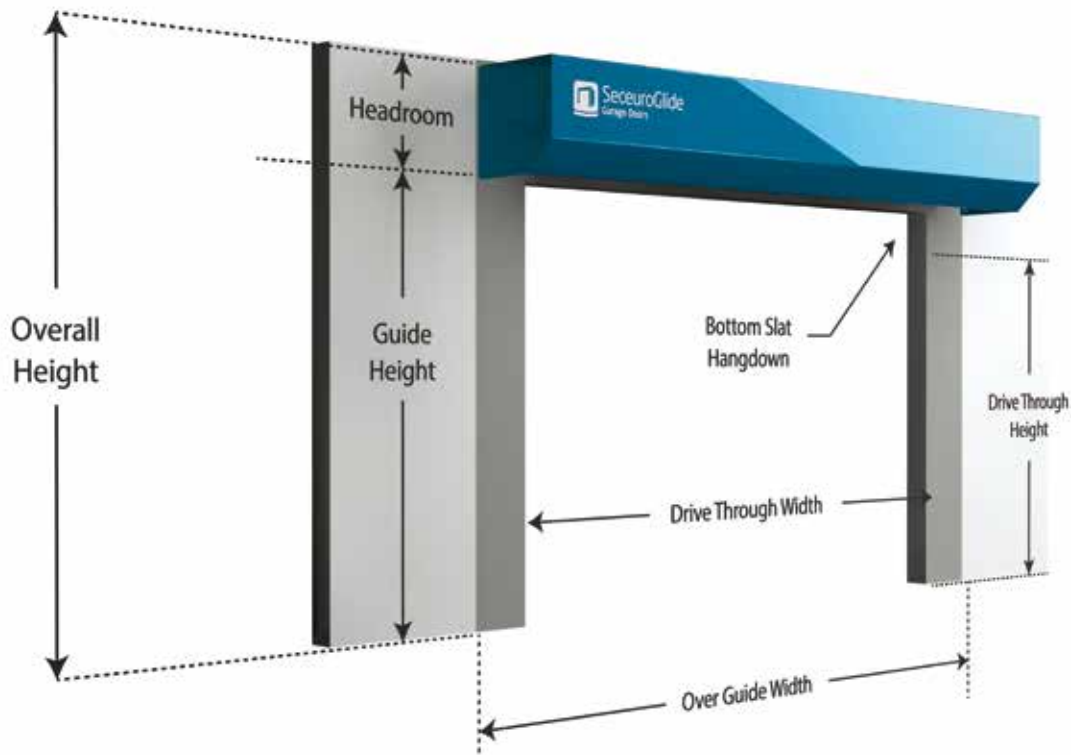

How to measure for your garage door.

Fitting Requirements

Headroom requirements

- SeceuroGlide Classic and SeceuroGlide Excel require a minimum of 300 mm headroom for doors up to 2500 mm in opening height and 350 mm headroom for doors up to 3500 mm in opening height
- SeceuroGlide Manual requires a minimum headroom of 300 mm
- SeceuroGlide Compact requires just 205 mm headroom for doors with an opening height up to 2150 mm

External doors

In applications where the door is installed externally the remote control system must be installed either inside the garage or in a waterproof box (not included).

The Bottom Slat Transmitter must always be installed on the internal face of the door and is not suitable for applications where it will be exposed to weather or excessive moisture due to condensation.

An external Bottom Slat Transmitter is available at a surcharge.

SeceuroGlide Excel restrictions

SeceuroGlide Excel is not available as supply only as it must be fitted by a trained installer. SeceuroGlide Excel doors must always be internally fitted. If the coil needs to be fitted within the opening then an upgraded version of the end plate is available for a surcharge. The low level external override option is not available for SeceuroGlide Excel. All SeceuroGlide Excel doors are supplied with 90 mm guide rails.

Extreme weather conditions

High winds and high temperatures on double doors can cause increased deflection of the door. It is the installer's responsibility to ensure that the door is spaced off the wall sufficiently to allow for door movement during these extreme weather conditions.

Measuring your garage door

Watch our how to measure your garage door video at sws.co.uk/products/seceuroglide/roller-garage-doors/technical