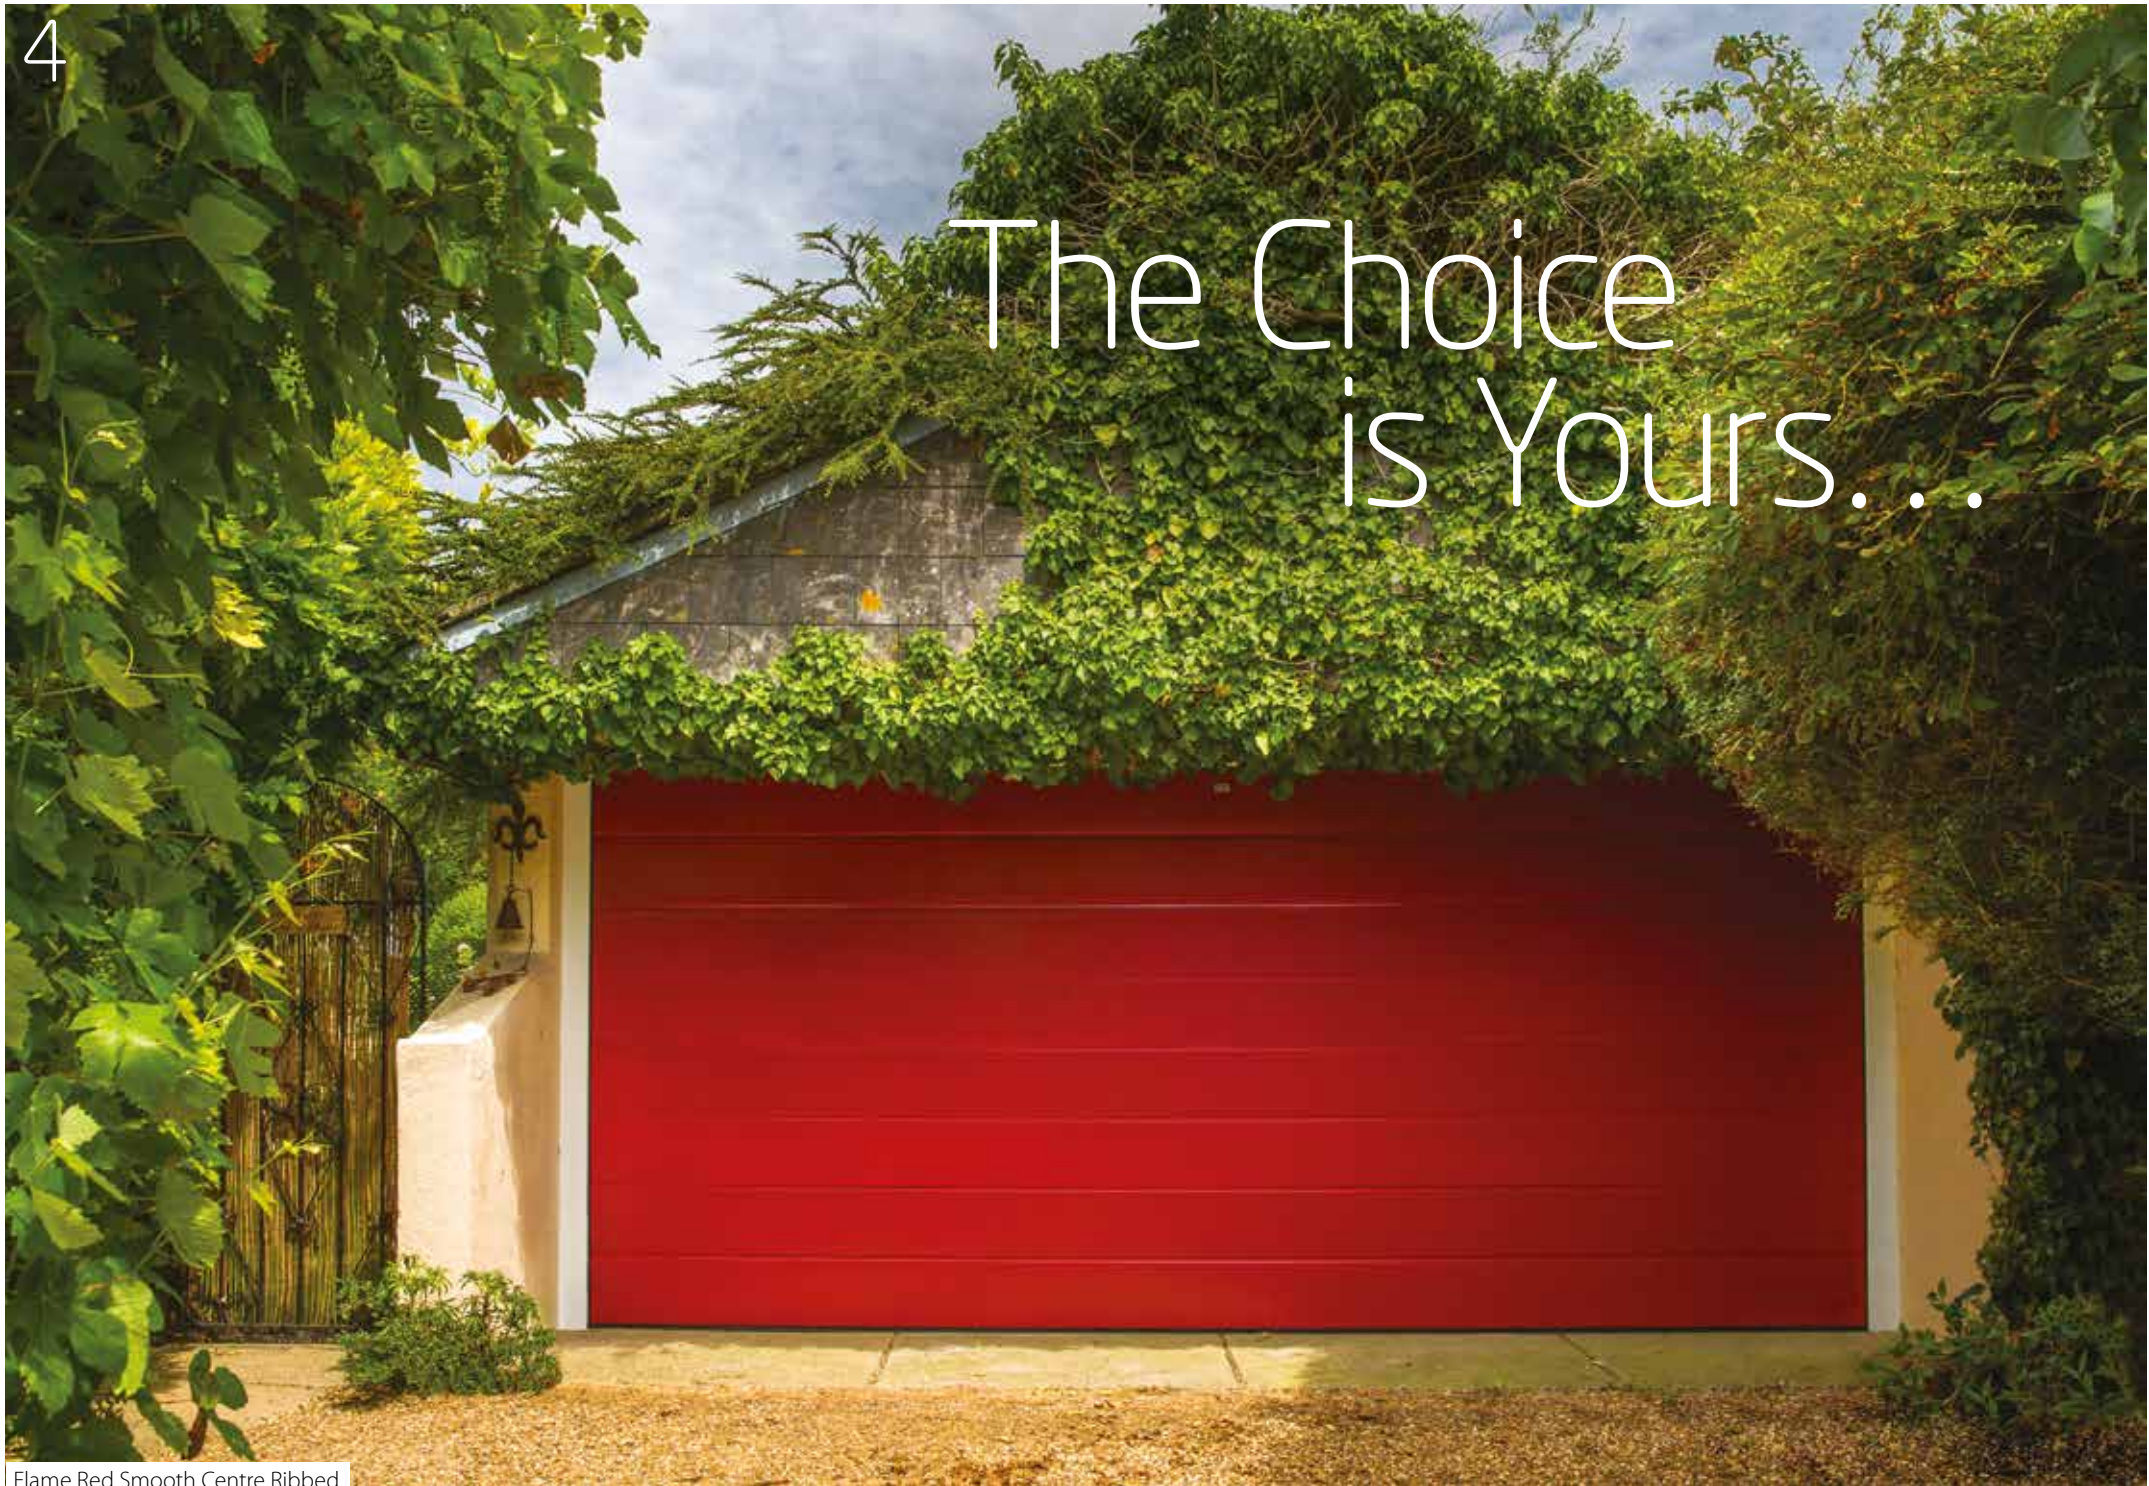

4

The Choice
is Yours...

Flame Red Smooth Centre Ribbed

Choose a door that fits around you.

When you decide to purchase a SeceuroGlide Sectional garage door, you are introduced into a world of choice, meaning every door is unique to its owner.