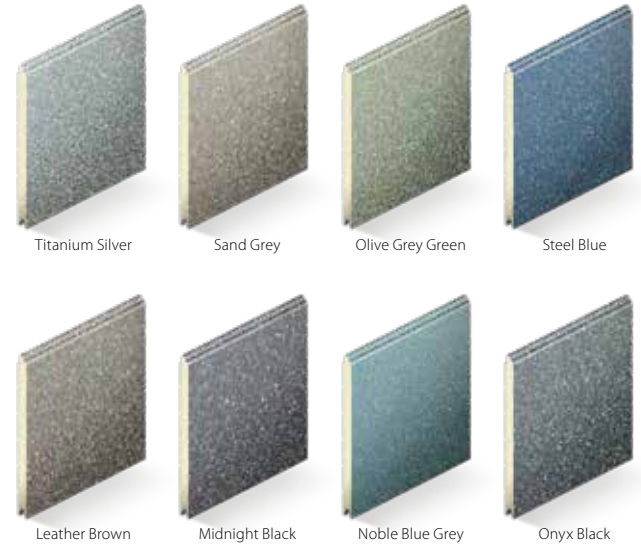

Georgian Cassette
(Embossed only)

Centre Ribbed

Ribbed

Un-Ribbed
(Smooth only)

2 Finish

Next, choose your finish.

Whether you go for smooth or embossed, you'll love the finished look.

Smooth

Embossed

3 Colours

This is where you can truly create your ideal garage door. Available in any RAL colour or BS colour, SeceuroGlide Sectionals provide the opportunity to match your door to your windows, front door or even your car! Here are some of our most popular finishes, including our metallic colours.

Free of Charge Colours

Standard Colours

Metallic Colours

Foiled Woodgrain
Only available in Centre Rib.

"I never realised there would be this much choice – I'm really impressed with how bespoke my door truly is."