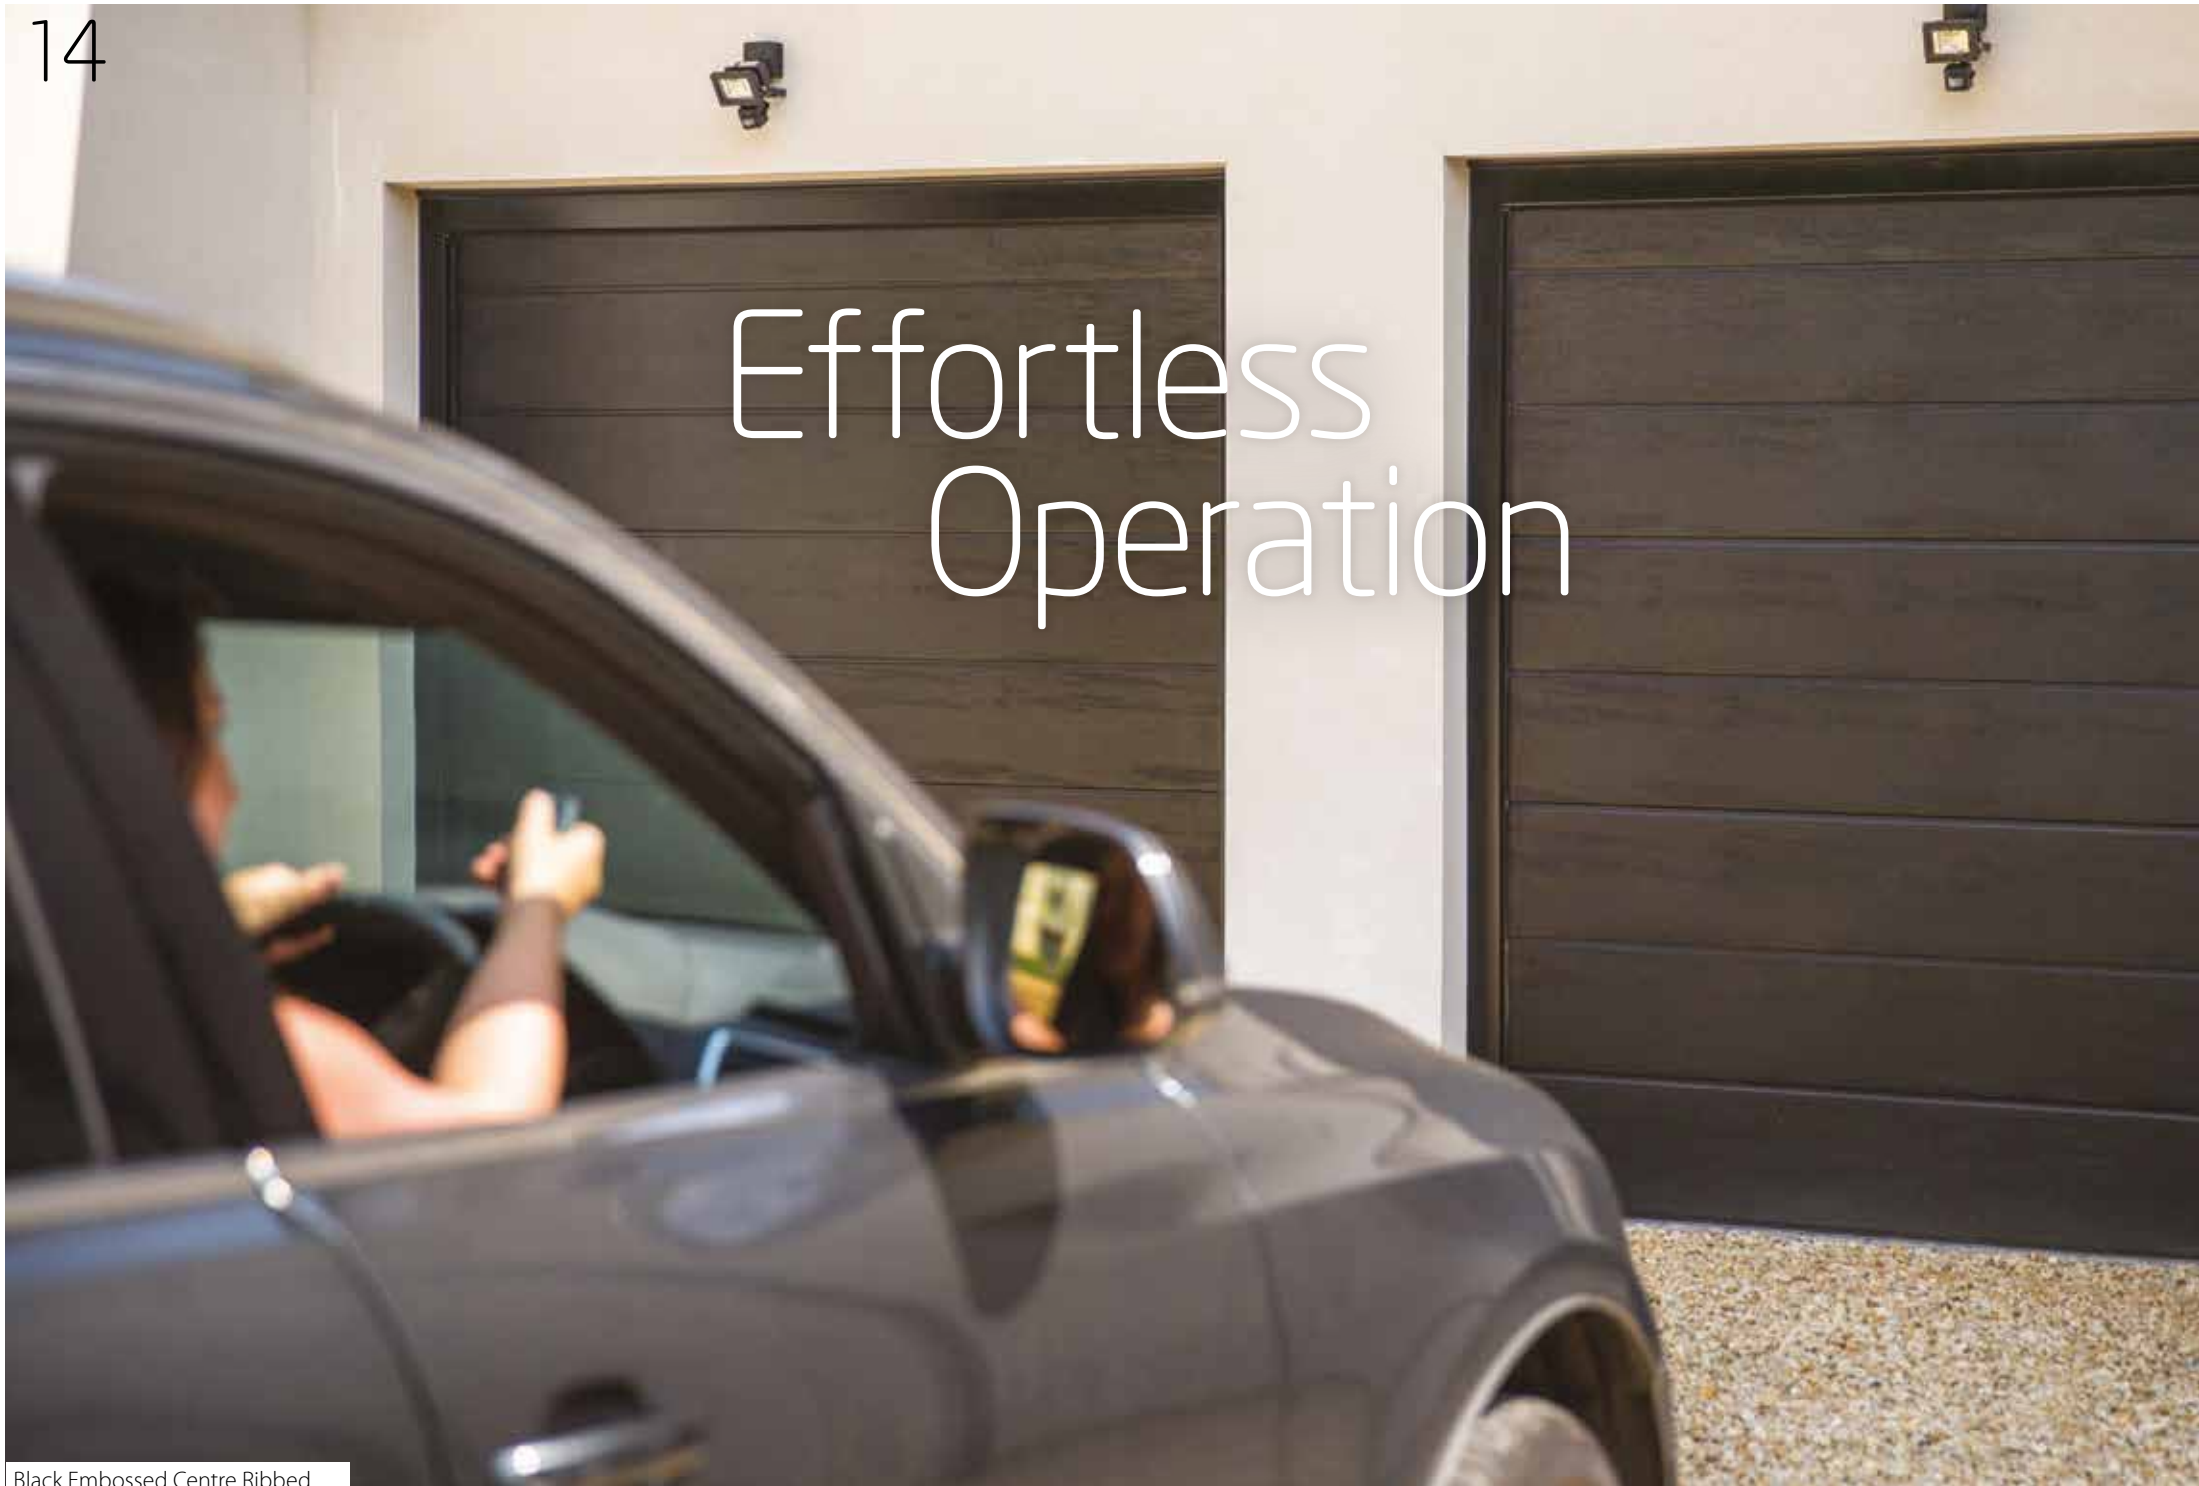

Effortless Operation