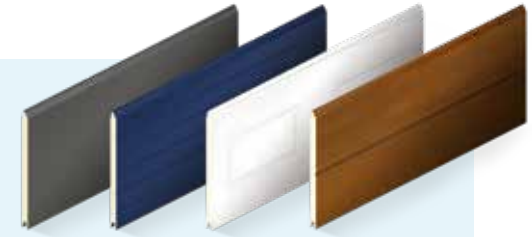

Make it Yours...in 6 easy steps

Every step of the build is down to you. Beginning with your own specific sizes and ending with your choice of colour, finish and accessories the end result will be completely unique.

1. 1 Fully bespoke sizing
2. 2 Choose from 4 panel types
3. 3 Choose from hundreds of colours
4. 4 Choose your finish from smooth or embossed
5. 5 Choose your accessories (windows and frames)
6. 6 Choose your operator